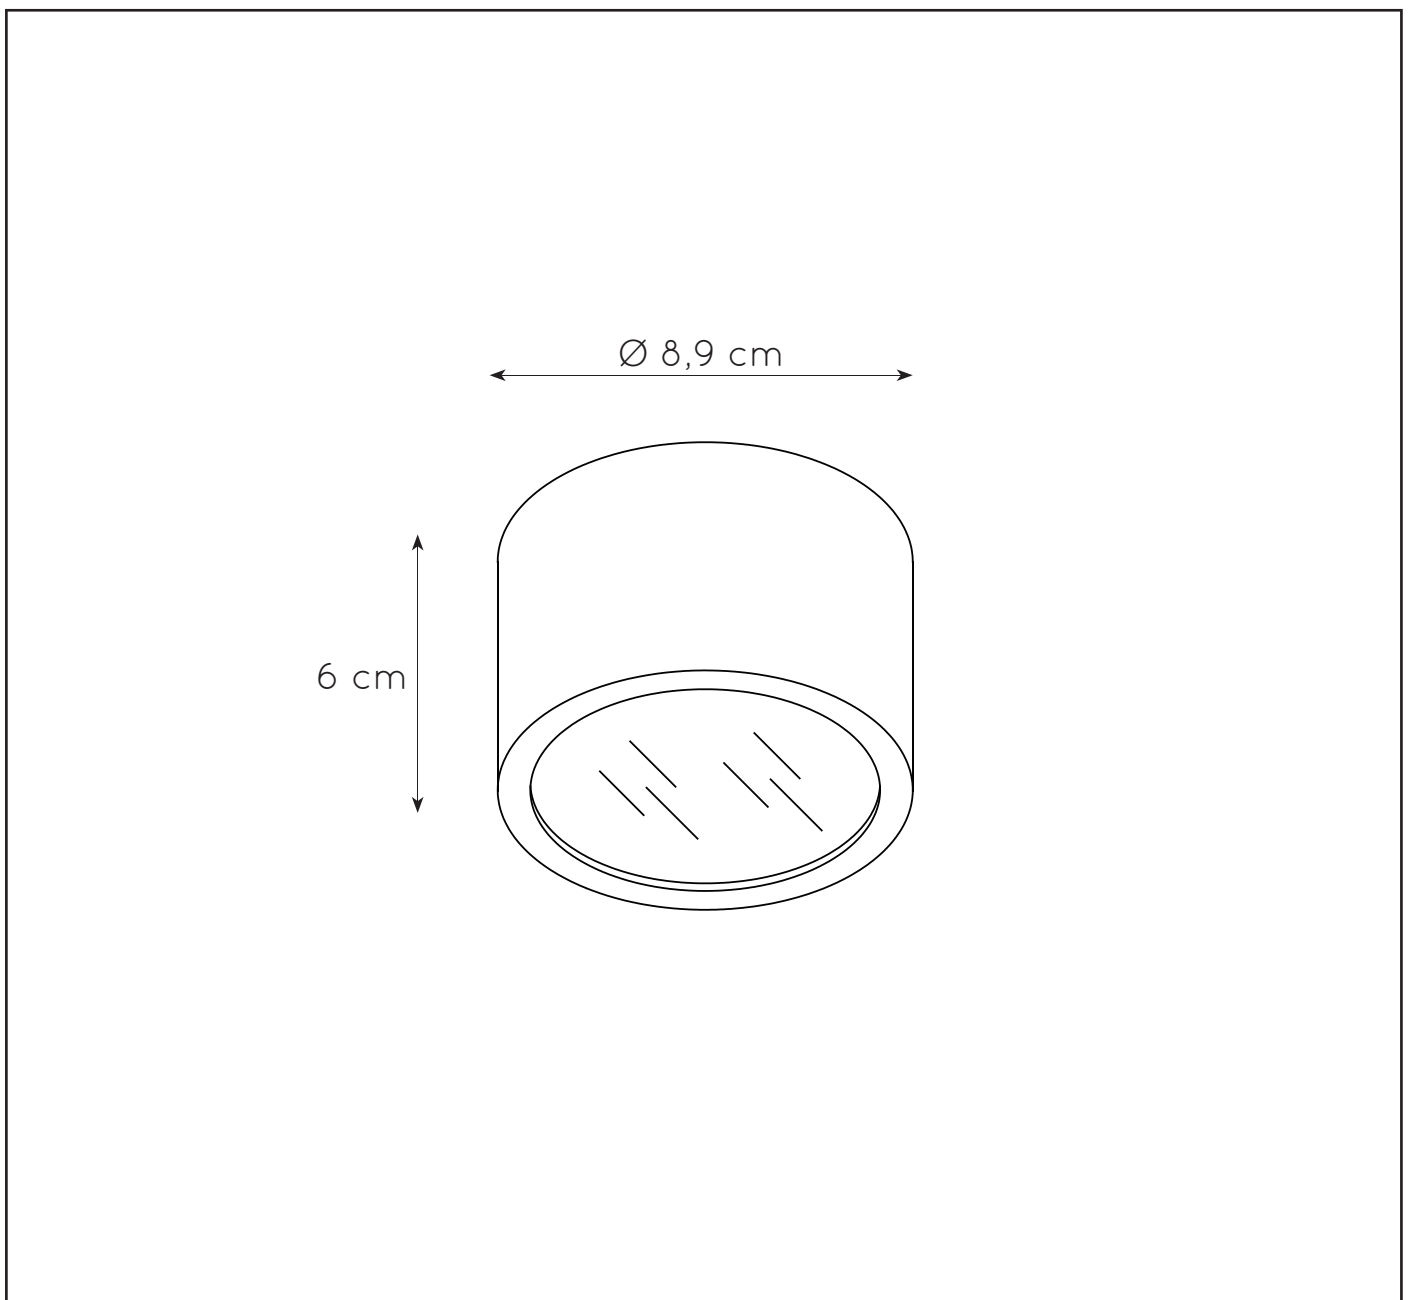

LUCIDE

LILY

Item number : 17995/01/31
EAN code : 5411212176066