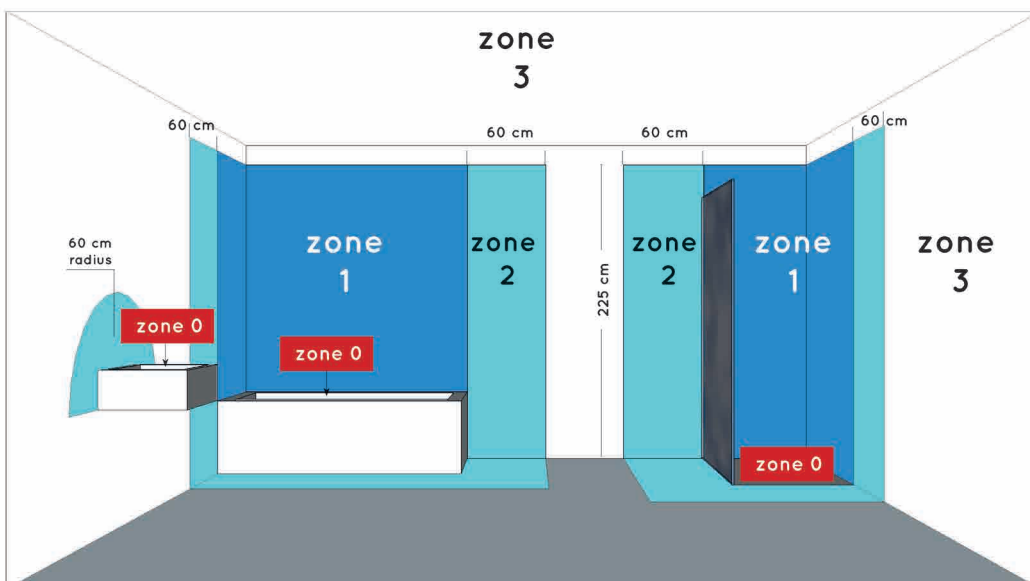

IP classifications

zone 0

zone 1
minimum

zone 2
minimum

zone 3
minimum

For more specifications of
this product please visit
www.lucide.com